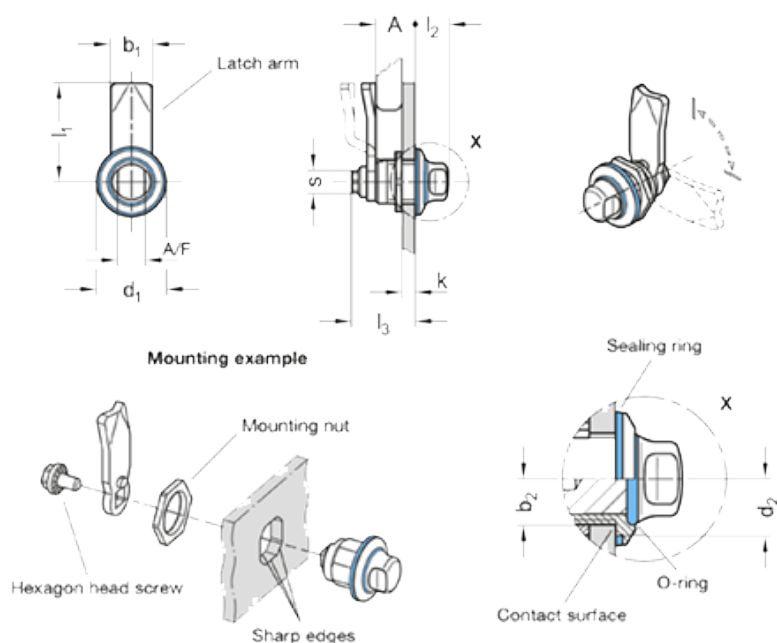

Article number: 20115022SW135FHE

Description: E+G Stainless steel latch GN 1150-FH-E
Hygienic Design

Measures

A/F = 9	l3 = 21
b1 = 12	kmin = 1.5
b2 = 7	la = 13.5
d1 = 22	s = 8
d2 = 9	
g = 44	
l1 = 24	
l2 = 12.6	